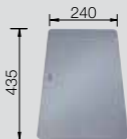

# ANDCUTGCB

Glass Cutting Board

**BLANCO**

- Stepped feet designed to slide perfectly across the width of the sink to create a food preparation area
- Saves space on the bench by integrating to the food preparation area
- Stackable on the ANDDRAINSS
- The ANDCUTGCB can snugly overlap the edge of the ANDCOLSS and the ANDDRAINSS making it easier than ever to chop and rinse
- Plastic underside of cutting board protects countertop from scratches
- Designed to enhance the food preparation area
- White frosted safety glass
- 1 year warranty
- Product Dimensions: 435L x 240D mm