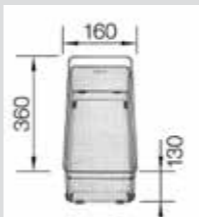

SUBLINEBK

Stainless Steel Basket

BLANCO

- Multifunctional basket designed to fit all SUBLINE, LEXA, SONA and SUPRA sinks and to aid draining of food and cutlery
- Fits neatly in the bowl, on the drainer board or on the benchtop
- Supported by cushioned feet to protect your sink from scratches
- The special cushioned feet ensure the basket does not slip or slide on the sink or drainer board
- 18/10 grade stainless steel
- 1 year warranty
- Product Dimensions: Basket 360L x 160D x 130 H mm