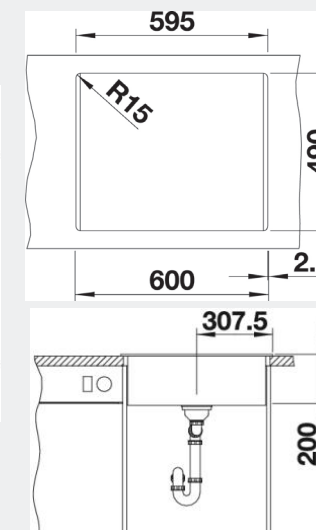

Hygiene + Plus™

A patented formula that acts as a shield against dirt and bacteria. This hygiene protection reduces bacteria growth by an average of 98%.

Maximum Bowl Size

Due to the smallest possible radii of 15mm it allows for a large sink area and a modern classy look.

Designer Waste

No additional costs after purchase.

Rear Waste Position

Increases your storage space below the sink.

## Specifications

Method of Installation:	Inset
Cabinet size:	60cm cabinet
Overall Dimensions:	615w x 510d x 200hmm
Cut-out Dimensions:	595w x 490d (refer to CAD drawing on the website for corner radii)
Colour:	Available in Anthracite, White
Bowl Capacity:	43 Litres
Standard Inclusion:	Designer Waste
Integrated Overflow:	Yes
Warranty:	30 years

Note: Measurements are within 2 - 3mm of factory tolerance. It is advisable to check dimensions of physical product when measuring for installations and before doing any cut outs.

\*Due to continual product development the information provided is not final and may be subject to change.