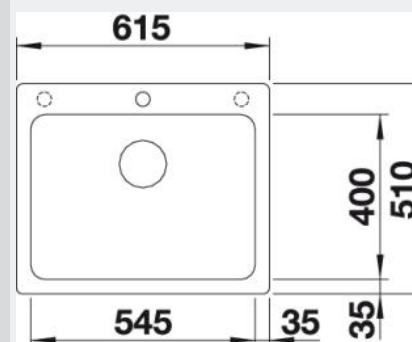

Hygiene + Plus™

A patented formula that acts as a shield against dirt and bacteria. This hygiene protection reduces bacteria growth by an average of 98%.

Maximum Bowl Size

Due to the smallest possible radii of 15mm it allows for a large sink area and a modern classy look.

Designer Waste

No additional costs after purchase.

Rear Waste Position

Increases your storage space below the sink.

## Specifications

Method of Installation:	Inset
Cabinet size:	60cm cabinet
Overall Dimensions:	615w x 510d x 200hmm
Cut-out Dimensions:	595w x 490d (refer to CAD drawing on the website for corner radii)
Colour:	Available in Anthracite, White
Bowl Capacity:	43 Litres
Standard Inclusion:	Designer Waste
Integrated Overflow:	Yes
Warranty:	30 years

Note: Measurements are within 2 - 3mm of factory tolerance. It is advisable to check dimensions of physical product when measuring for installations and before doing any cut outs.

\*Due to continual product development the information provided is not final and may be subject to change.