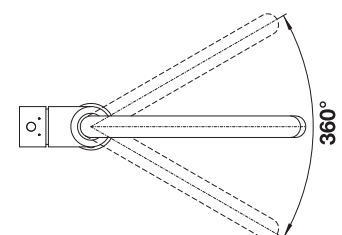

310mm total height

244mm spout length

233mm spout height

Spout Swivel:

360°

Mounting Hole:

Ø 35 mm tap hole required

Warranty:

10 years

Line Drawings

Note: Measurements are within 2 - 3mm of factory tolerance. It is advisable to check dimensions of physical product when measuring for installations and before doing any cut outs.
*Due to continual product development the information provided is not final and may be subject to change.