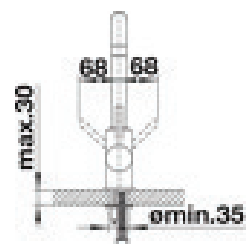

Chrome Look

Available in chrome look making it simple to have the perfect finish in your kitchen

Specifications

Material:

Chrome

WELS Rating:

5

Litres Per Minute:

310mm total height

244mm spout length

233mm spout height

Spout Swivel:

360°

Mounting Hole:

Ø 35 mm tap hole required

Warranty:

10 years

Line Drawings

Note: Measurements are within 2 - 3mm of factory tolerance. It is advisable to check dimensions of physical product when measuring for installations and before doing any cut outs.
*Due to continual product development the information provided is not final and may be subject to change.