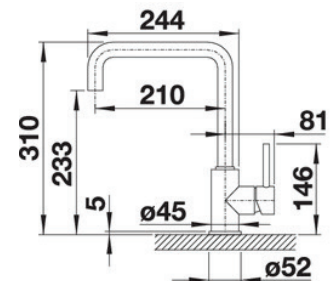

310mm total height

244mm spout length

233mm spout height

Spout Swivel:

360°

Mounting Hole:

Ø 35 mm tap hole required

Warranty:

10 years

Line Drawings

Note: Measurements are within 2 - 3mm of factory tolerance. It is advisable to check dimensions of physical product when measuring for installations and before doing any cut outs.
*Due to continual product development the information provided is not final and may be subject to change.